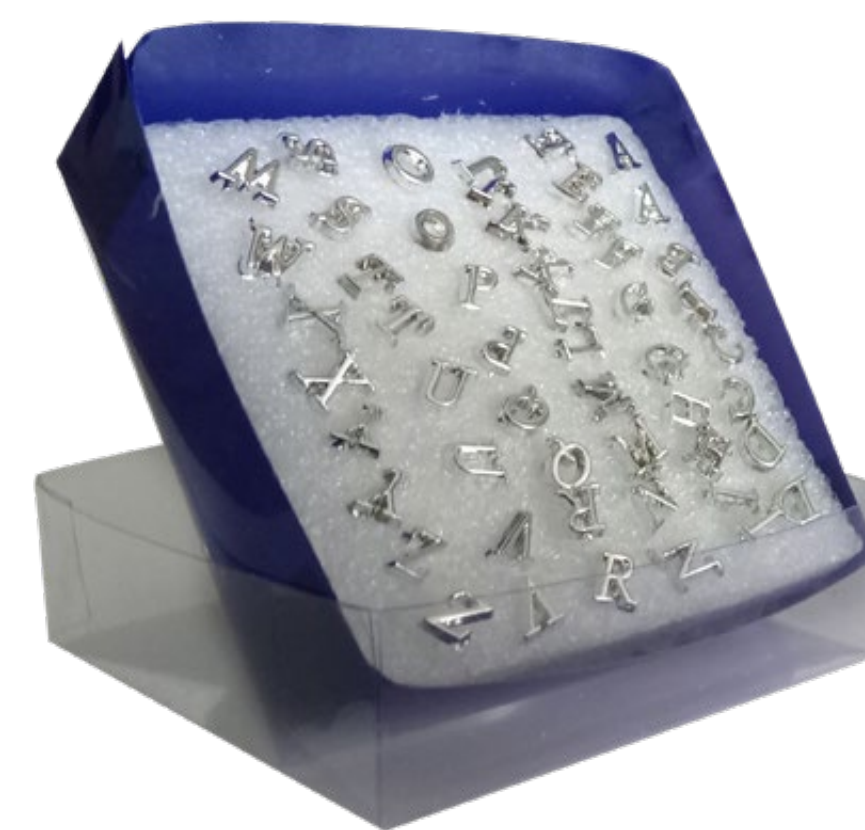

Topo plastico
 trasparente 03
 REF: TOPO-T03

Topo plastico
 trasparente 04
 REF: TOPO-T04

\$3.000
PRECIO X DISPLAY
 x cada referencia

Topo plastico
 trasparente 05
 REF: TOPO-T05

Topo plastico
 negro 01
 REF: TOPO-N01

Topo plastico
 negro 02
 REF: TOPO-N02

Topo plastico
 negro 03
 REF: TOPO-N03

Topo plastico
 negro 04
 REF: TOPO-N04

Topo plastico
 negro 05
 REF: TOPO-N05

Topo plastico
 color 01
 REF: TOPO-C01

Topo plastico
 color 02
 REF: TOPO-C02

Topo plastico
 color 03
 REF: TOPO-C03

Topo plastico
 color 04
 REF: TOPO-C04

Topo plastico
 color 05
 REF: TOPO-C05

Topo plastico
 color 06
 REF: TOPO-C06

Precio x caja 
\$3.000
 Topo plastico
 letras
 REF: TOPO02
 Display x 26 pares

Caja x 24 pares
REF: TOPO-EP2

Caja x 21 pares
REF: TOPO-EP4

Caja x 24 pares
REF: TOPO-EP1

Caja x 24 pares
REF: TOPO-EP3

Precio x caja
\$3.000
Topo metal
esfera plateado

Caja x 21 pares
REF: TOPO-ED4

Caja x 24 pares
REF: TOPO-ED3