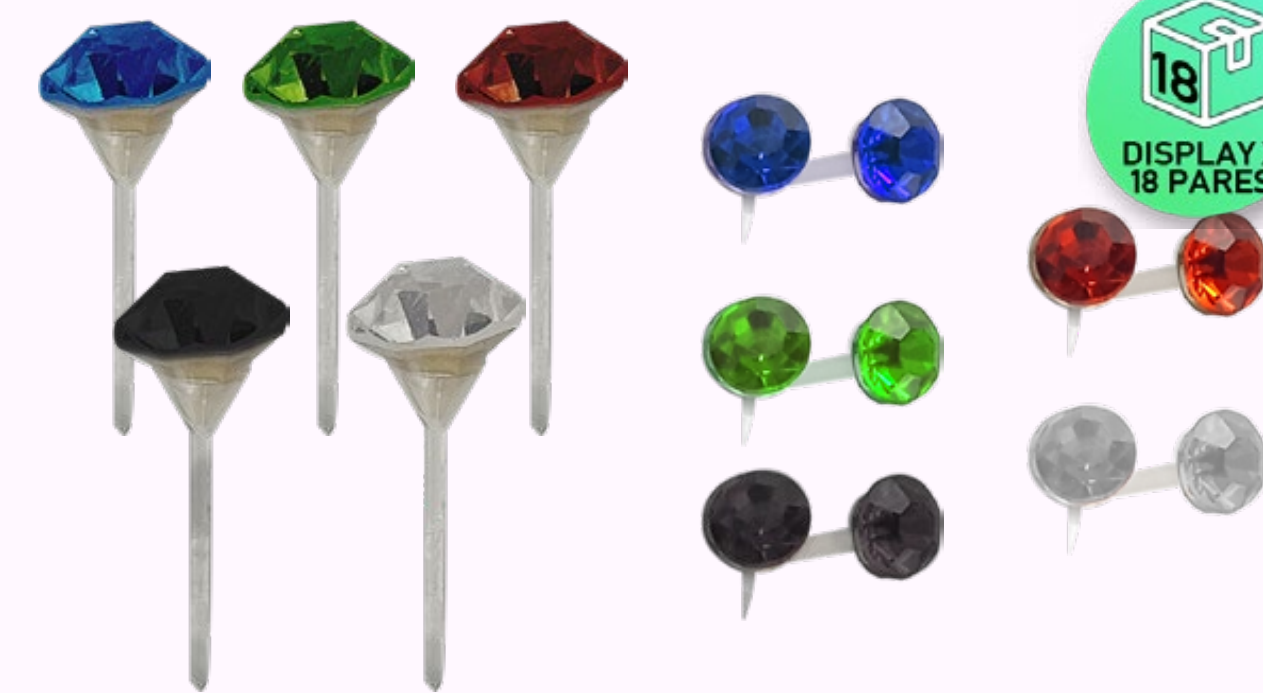

Topo plastico
 negro 02
 REF: TOPO-N02

Topo plastico
 negro 03
 REF: TOPO-N03

Topo plastico
 negro 04
 REF: TOPO-N04

Topo plastico
 negro 05
 REF: TOPO-N05

Topo plastico
 color 01
 REF: TOPO-C01

Topo plastico
 color 02
 REF: TOPO-C02

Topo plastico
 color 03
 REF: TOPO-C03

Topo plastico
 color 04
 REF: TOPO-C04

Topo plastico
 color 05
 REF: TOPO-C05

Topo plastico
 color 06
 REF: TOPO-C06

Precio x caja 
\$3.000
 Topo plastico
 letras
 REF: TOPO02
 Display x 26 pares